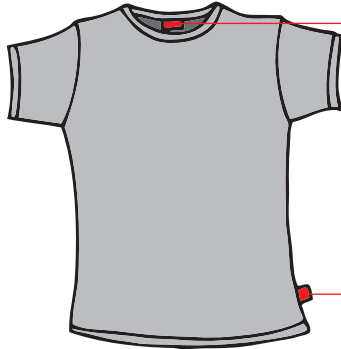

# Technical info

**RESPIRO**<sup>®</sup>  
ADRENALIN & OUTDOOR WEAR

Figure

front

**Product:** MONO  
**Sex:** WOMAN

Woven label

Woven label

back

Classic sleeves

Measurement table (cm)

	S	M	L	XL
Collar width	15	17,5	18	19
Shoulder width	10	10	11	11
Armhole straight	21,5	22,5	23	23
Chest width	39	41	44	46
Waist width	37	38	41	43
Hip width	40	42	45	47
Sleeve length	13	13	13,5	13,5
Sleeve opening	13	14	15	16
Center back length	54	56	58	60
Total length	58	60	62	64